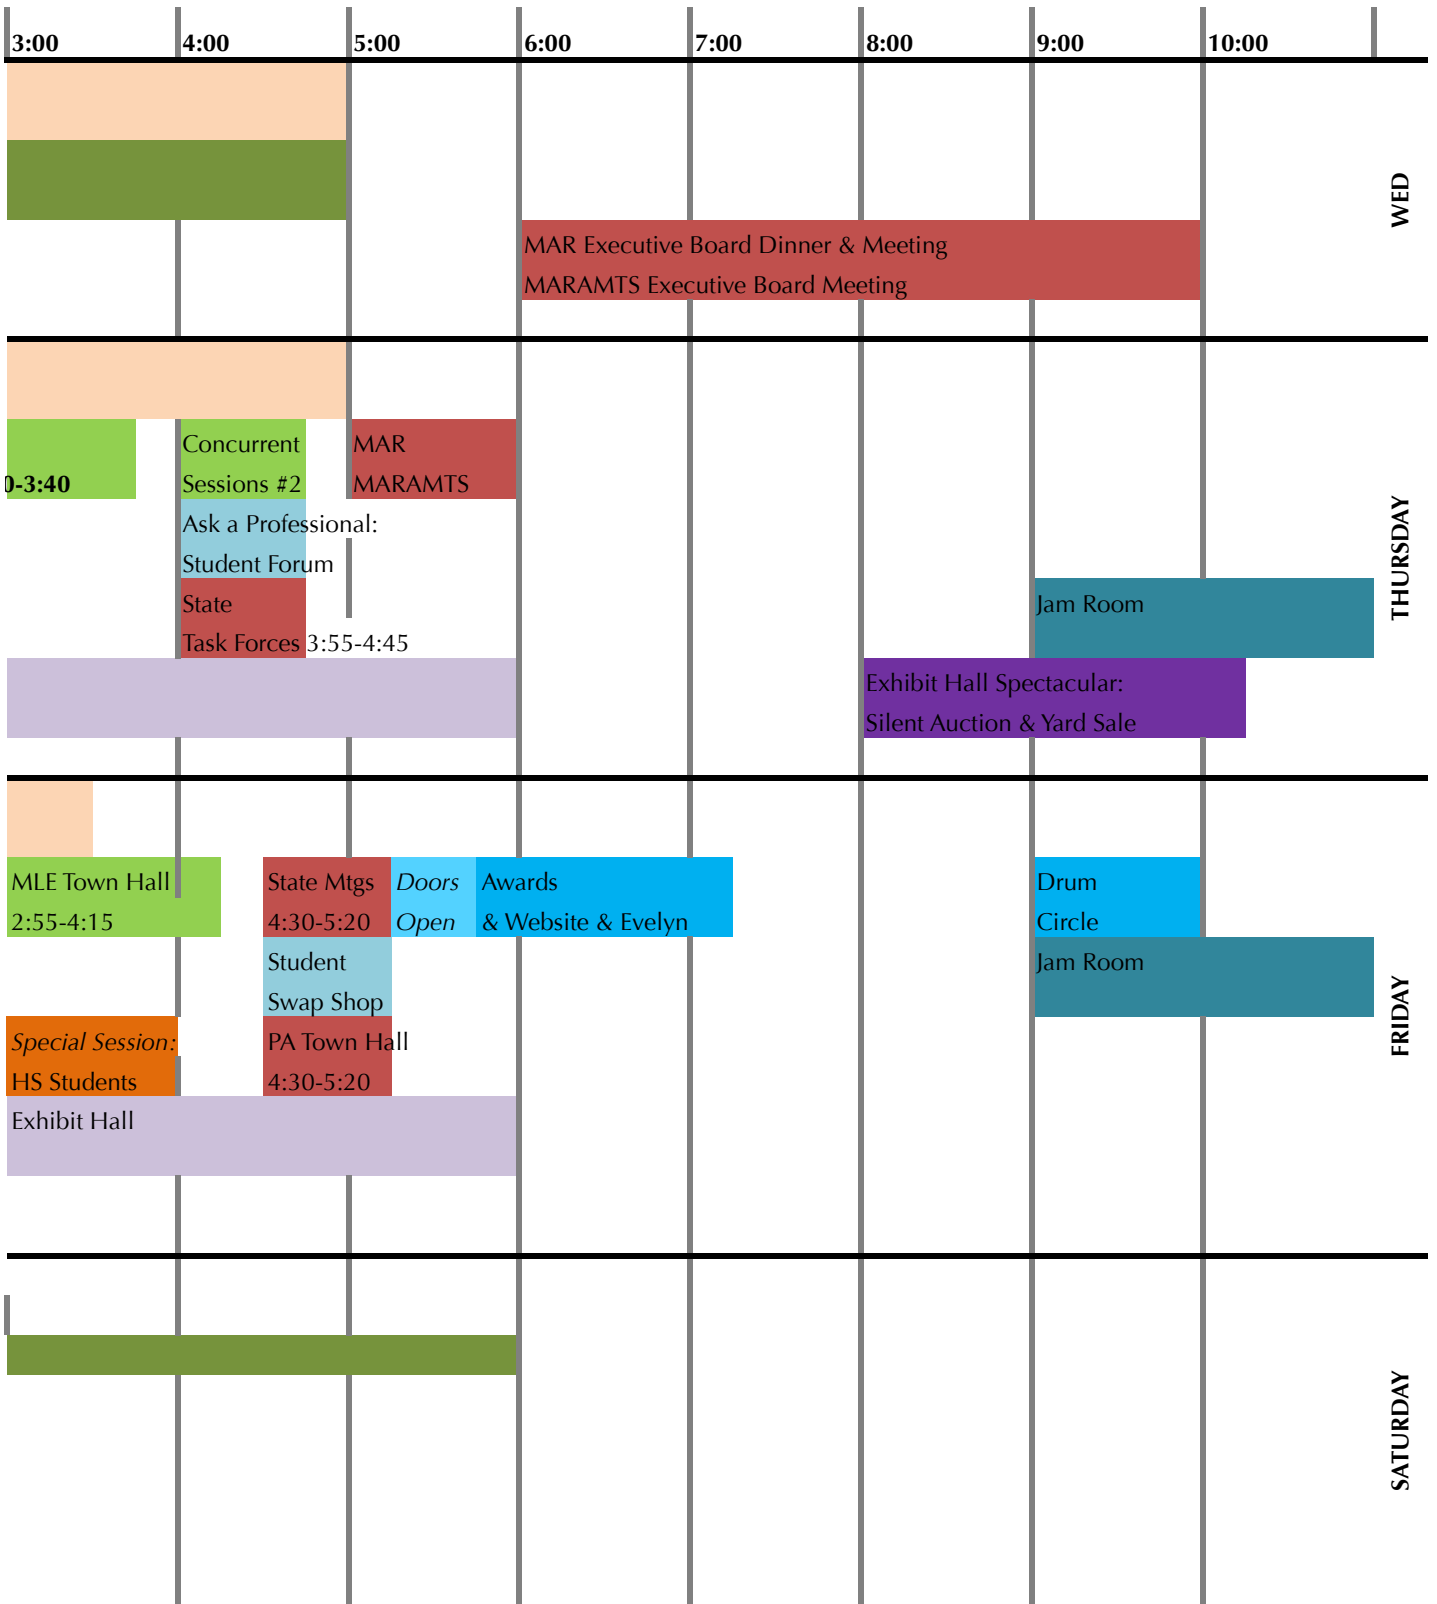

	7:00	8:00	9:00	10:00	11:00	12:00	1:00	2:00	
WED			Registration	Pre-Conference Institute: <i>Safety, Security, and Sanctuary in Trauma-Informed Music Therapy Practice</i>				Registration	
THURSDAY	Registration 6:30am-12pm							Registration	
	CMTes A-C						Opening Ceremony 12:15-1:45	Concurrent Sessions #1 2:00	
	CMTE E								
		Student Service Project							Exhibit Hall
			MAR Executive Board						
FRIDAY	Registration						Registration		
		Concurrent Sessions #3 8-8	Concurrent Sessions #4 9:05-10:45	MAR MARAMTS		Networking Luncheon & Cash Lunch	Concurrent #5 1:00-2:40 Research Poster Session		
		Jenny Shinn Interviews						Internship Smorgasbord	
			Special Session: Advocacy Breakfast						
	Yoga						Exhibit Hall		
SATURDAY	Registration								
		Concurrent Sessions #6 8-9:40	Concurrent Sessions #7	Concurrent Sessions #8	Conference Farewell	CMTes F-I			
	Yoga						Conference Committees 9:55-10:45		
	Exhibit Hall								

MAR Executive Board Dinner & Meeting
MARAMTS Executive Board Meeting

Concurrent Sessions #2
Ask a Professional: Student Forum
State Task Forces 3:55-4:45

MAR MARAMTS

Jam Room

Exhibit Hall Spectacular:
Silent Auction & Yard Sale

MLE Town Hall
2:55-4:15

State Mtgs
4:30-5:20

Doors Open

Awards & Website & Evelyn

Drum Circle

Student Swap Shop

PA Town Hall
4:30-5:20

Jam Room

Special Session: HS Students

Exhibit Hall